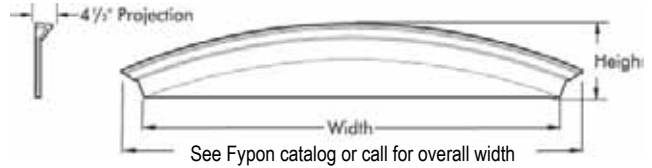

To add a keystone specify K9M

WidthxHeight: 33"x14", 36"x13", 43"x13", 54"x16", 64"x14", 68"x12", 68"x16", 72"x13", 75"x13 $\frac{3}{8}$ ", 80"x15", 84"x16", 89"x13", 97"x17", 101"x13", 108"x19 $\frac{1}{4}$ "