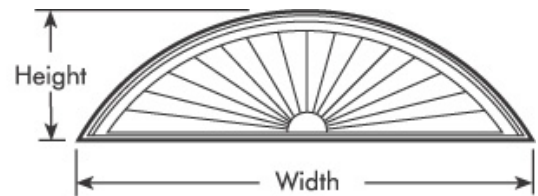

Exterior Window/Door Urethane Pediments

For a complete list of Headers request our urethane catalog.

AR##x10MC: Decorative Arch

Projection $2\frac{3}{8}$ "
at top; $2\frac{3}{4}$ " at
bottom

Available with inside widthxheight: 36"x18 $\frac{3}{4}$ "; 48"x24 $\frac{3}{4}$ "; 60"x30 $\frac{3}{4}$ "; 64"x32 $\frac{3}{4}$ "; 68"x34 $\frac{3}{4}$ "

Accessories for ARMC

Pilasters 10"
PIL10x96A
PIL10x192A

Keystone
K10TM
Projection
4" at top

WCHSEGx10: Segment Crosshead 10 $\frac{3}{8}$ " High

To add a keystone specify K10SEG

Sizes: 37 $\frac{1}{4}$ ", 39 $\frac{3}{8}$ ", 44", 45", 48", 49", 73 $\frac{1}{4}$ ", 81"

WCHARS: Window Arch Solid

To add a keystone specify K9M

WidthxHeight: 33"x14", 36"x13", 43"x13", 54"x16", 64"x14", 68"x12", 68"x16", 72"x13", 75"x13 $\frac{3}{8}$ ", 80"x15", 84"x16", 89"x13", 97"x17", 101"x13", 108"x19 $\frac{1}{4}$ "

SWDH: Segment Sunburst Pediment

To add a keystone specify KWM180M

WidthxHeight: 36"x9", 40"x10", 46"x13", 48"x13", 54"x13", 59 $\frac{5}{8}$ "x12 $\frac{1}{2}$ ", 63 $\frac{5}{8}$ "x13", 67 $\frac{5}{8}$ "x14", 72"x14", 76"x15", 78"x16", 79 $\frac{1}{2}$ "x15", 95 $\frac{5}{16}$ "x17", 104"x18"

SWDH: Half Round Sunburst Pediment

To add a keystone specify KWM180M

Widths: 24", 28", 30", 32", 33 $\frac{3}{8}$ ", 36", 37 $\frac{3}{8}$ ", 40", 42", 48", 52", 56", 60", 64", 68", 72", 76", 100"