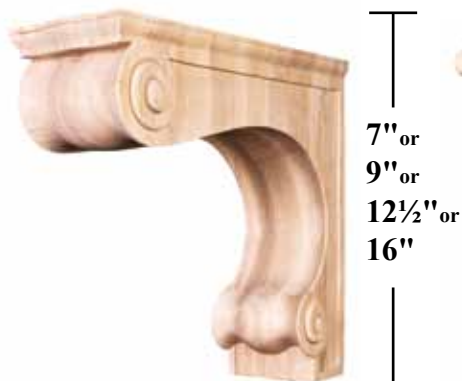

COR-RH7
Specie: M, R
2 5/8"w x 7"h x 8"d

Limited Reserve Carvings

A (Alder), B (White Birch), C (Cherry), M (Maple), O (Red Oak), R (Rubberwood*)