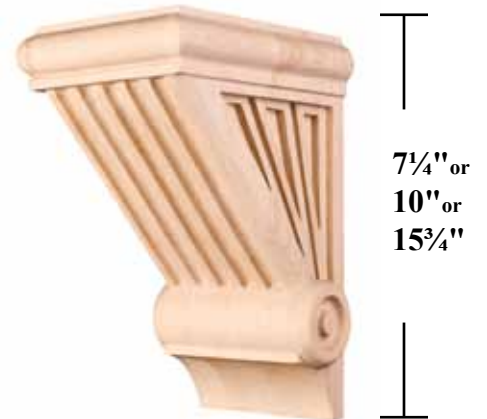

COR-FL7
Specie: A, C, M, R
3 3/4" w x 7 1/4" h x 5" d

COR-FL10
Specie: A, C, M,, R
5 1/4" w x 10" x 7" d

COR-FL15
Specie: A, C, M,, R
6 1/2" w x 15 3/4" h x 11" d